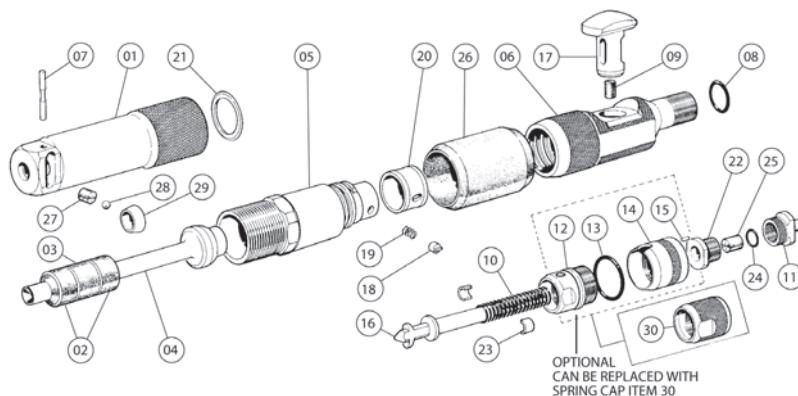

CASH® Magnum FreeFlight

Spare parts list and diagram

©2018 Frontmatec Accles & Shelvoke Ltd

DO NOT ATTEMPT TO USE THESE STUNNING TOOLS UNTIL
YOU HAVE READ AND UNDERSTOOD THE USER MANUAL

ONLY EVER USE GENUINE ACCLES & SHELVOKE REPLACEMENT PARTS. NOT USING GENUINE PARTS MAY LEAD TO PREMATURE COMPONENT AND TOOL FAILURE, WHICH COULD ENDANGER THE OPERATOR AND THOSE IN THE IMMEDIATE VICINITY. IT WILL ALSO INVALIDATE OUR ORIGINAL EQUIPMENT WARRANTY.

FIG. 11.01

©2018 Accles & Shelvoke

Item no.	Part description	Qty per set	SPARE PART BY PRODUCT CODE		
			5648	5648R	5648RNS
1	Barrel	1		5708	
2	Buffer hard black	2		5621	
3	Buffer soft red	1		5632	
4	Bolt	1		5623	
5	Breech	1	5624HD		5624R
6	Breech cap	1		5707	
7	Collar retaining pin	1		5726	
8	Small O-ring	1		5627	
9	Trigger spring	1		5628	
10	Firing pin spring	1		5755	
11	Pull	1		5702	
12	Cap inner	1		5693	N/A
13	O-ring	1		5695	N/A
14	Stop fire cap	1		5692	N/A
15	Stop pin	1		3036	N/A
16	Stop fire assembly (complete)	1		5691	N/A
17	Firing pin	1		5690	
18	Trigger	1		5689	
18A	Extractor plunger	1		5636	
19	Lock washer	1		5639	
20	Pull bush	1		5640	
21	Pull split bush (pair)	1		5641	
22	Pull lock O-ring	1		5642	
23	Pull spring	1		5710	
24	Breech locking cover	1		5664	
25	Collar spring	1		5631	
26	Ball	1		3042	
27	Collar	1		5622	
28	Spring cap	1		N/A	5696